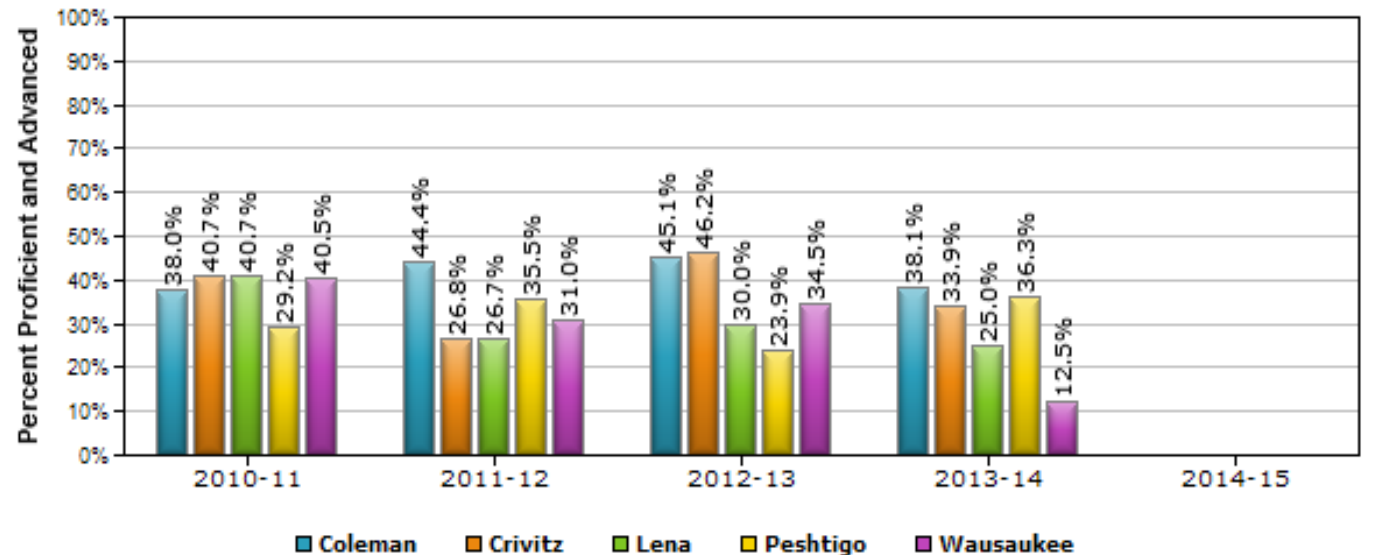

WKCE and WAA-SwD Proficiency by District and [All Students] (2013-14) (Reading)

WKCE 3rd Grade Reading 2013-2014

4 year trend comparisons of
5 districts (does not include
statewide)

WKCE and WAA-SwD Proficiency by District and Year [All Students] (Reading)