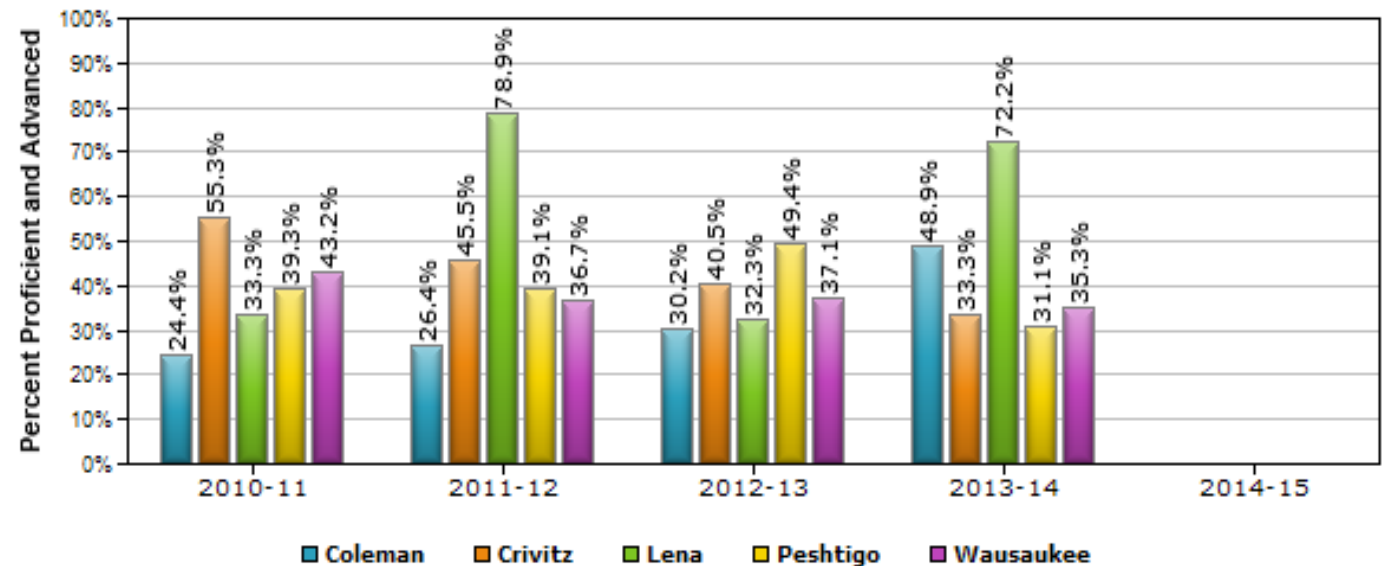

WKCE and WAA-SwD Proficiency by District and [All Students] (2013-14)
(Mathematics)

WKCE 7th Grade Math 2013-2014

4 year trend comparisons of
5 districts (does not include
statewide)

WKCE and WAA-SwD Proficiency by District and Year [All Students]
(Mathematics)