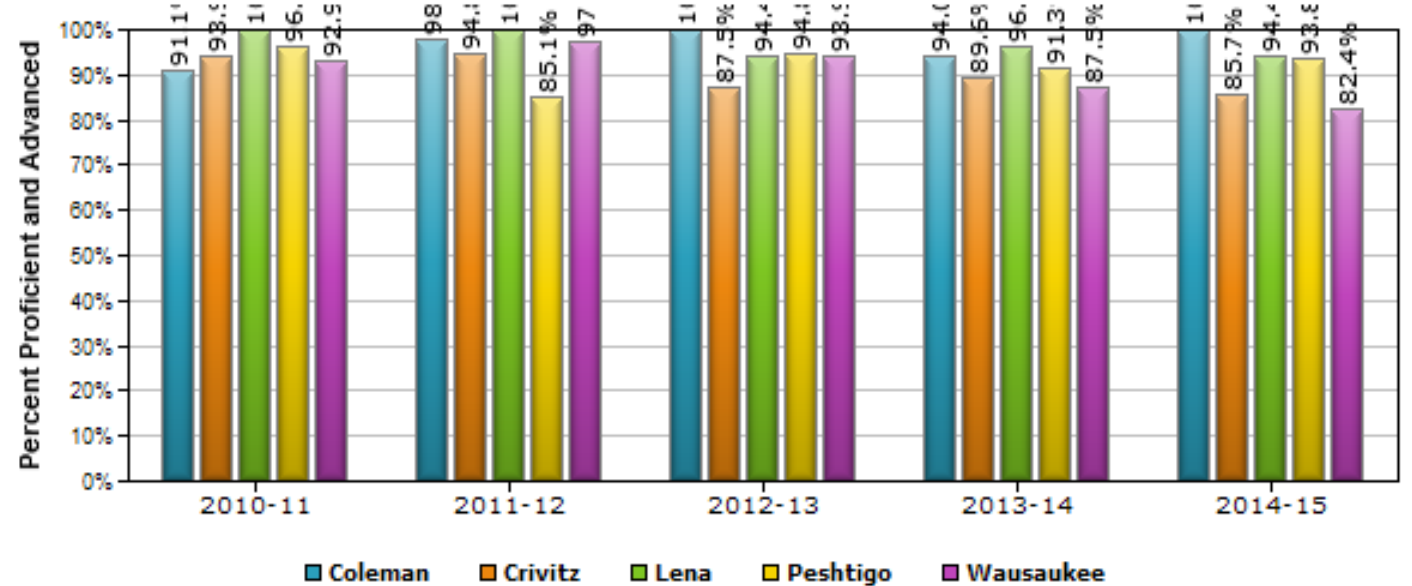

WKCE 4th Grade Social Studies 2013-2014

WKCE and WAA-SWD Proficiency by District and Year [All Students]

(Social Studies)