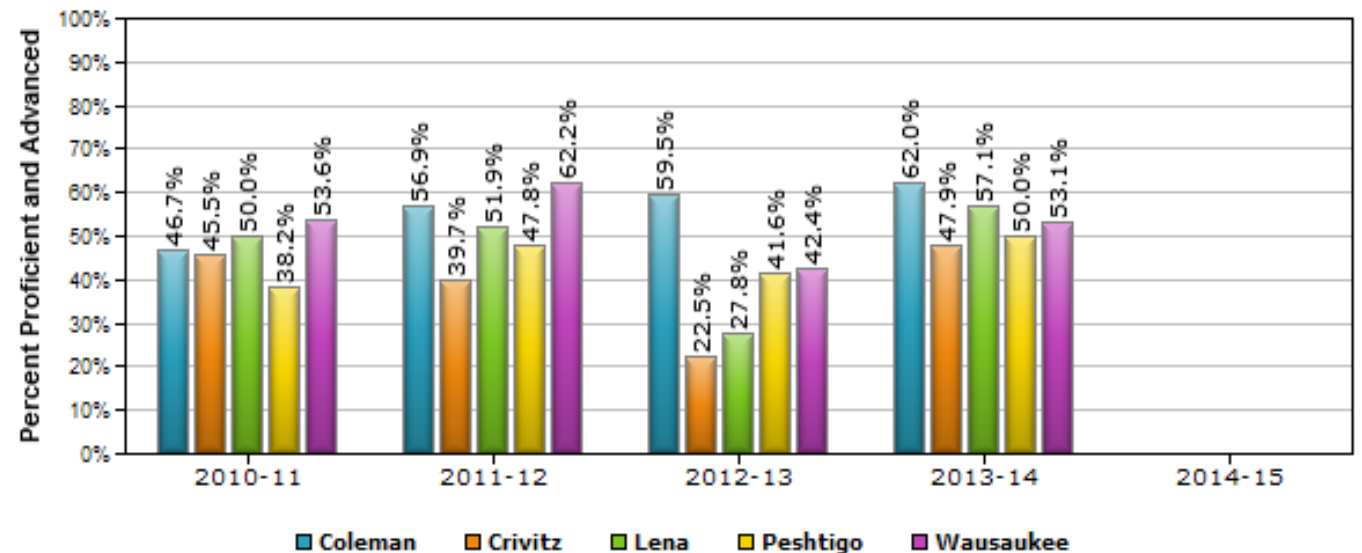

WKCE and WAA-SWD Proficiency by District and [All Students] (2013-14)
(Mathematics)

WKCE 4th Grade Math 2013-2014

4 year trend comparisons of
5 districts (does not include
statewide)

WKCE and WAA-SWD Proficiency by District and Year [All Students]
(Mathematics)