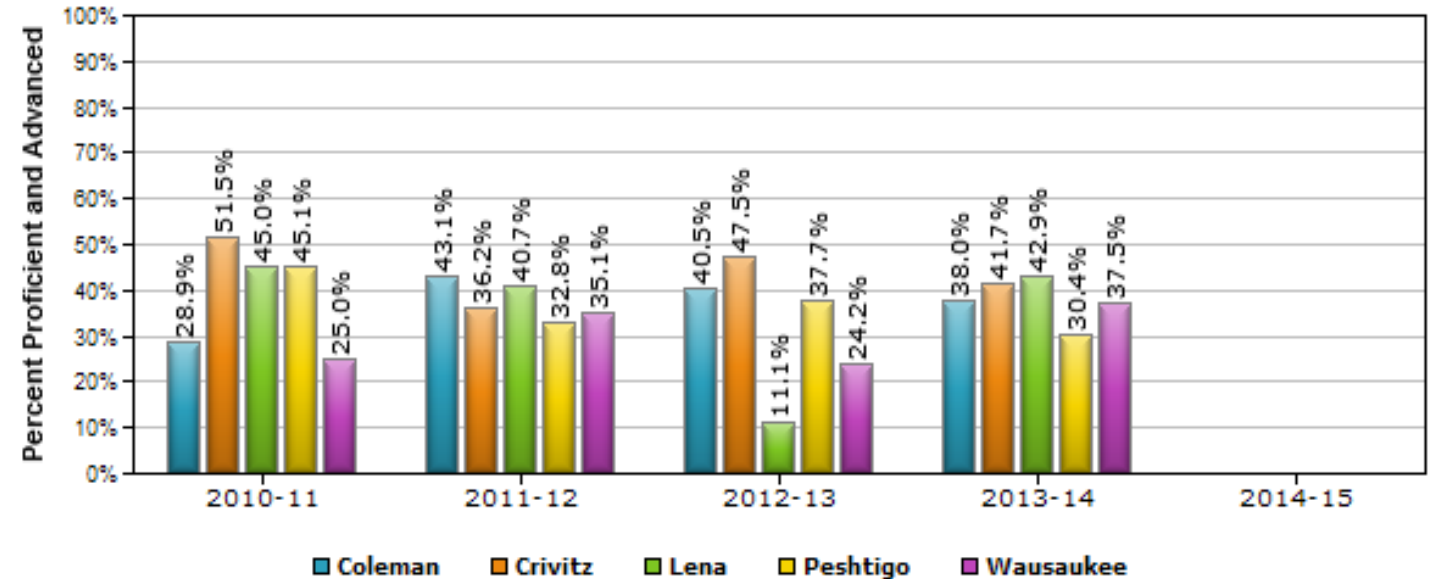

WKCE and WAA-SwD Proficiency by District and Year [All Students]

(Reading)