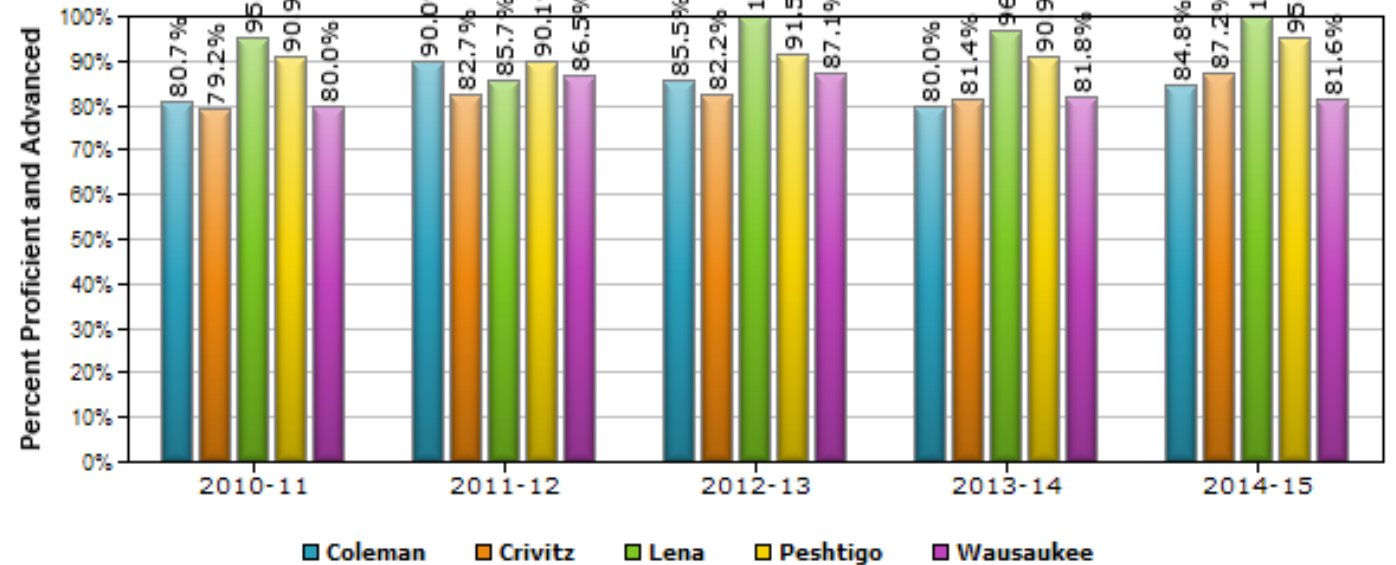

WKCE and WAA-SwD Proficiency by District and [All Students] (2013-14)
(Social Studies)

WKCE 8th Grade Social Studies 2013-2014

5 year trend comparisons of
5 districts (does not include
statewide)

WKCE and WAA-SwD Proficiency by District and Year [All Students]
(Social Studies)