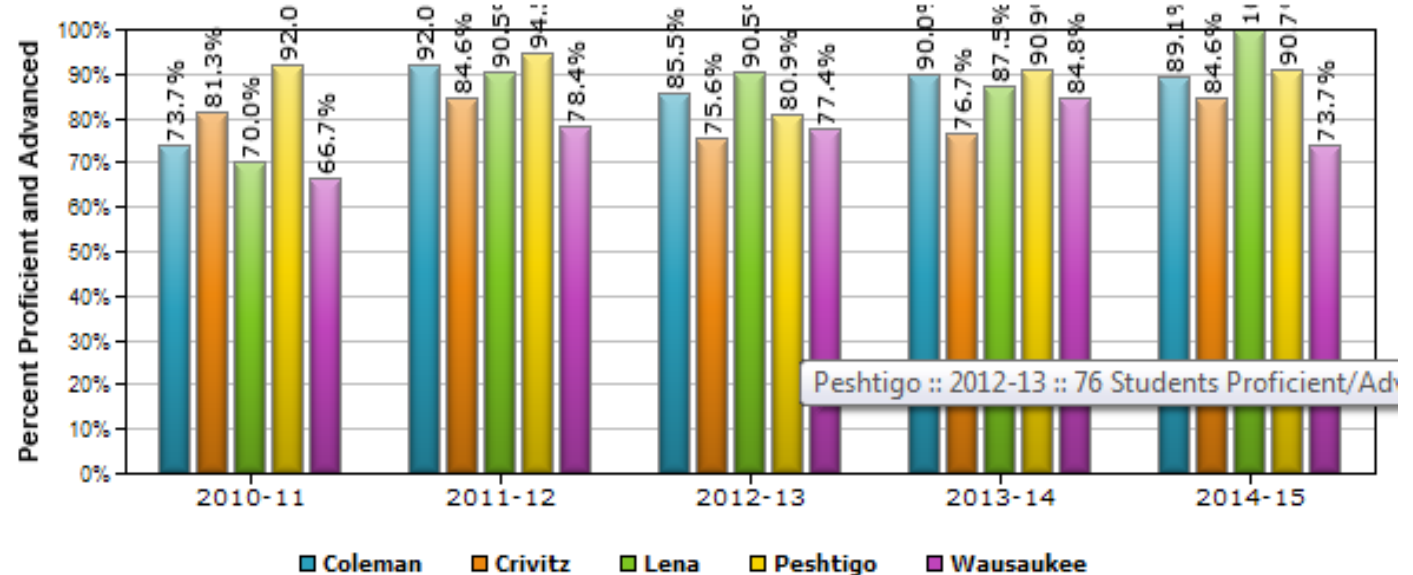

(Science)

WKCE 8th Grade Science 2013-2014

5 year trend comparisons of 5 districts (does not include statewide)

WKCE and WAA-SwD Proficiency by District and Year [All Students]

(Science)

WKCE and WAA-SWD Proficiency by District and [All Students] (2013-14)