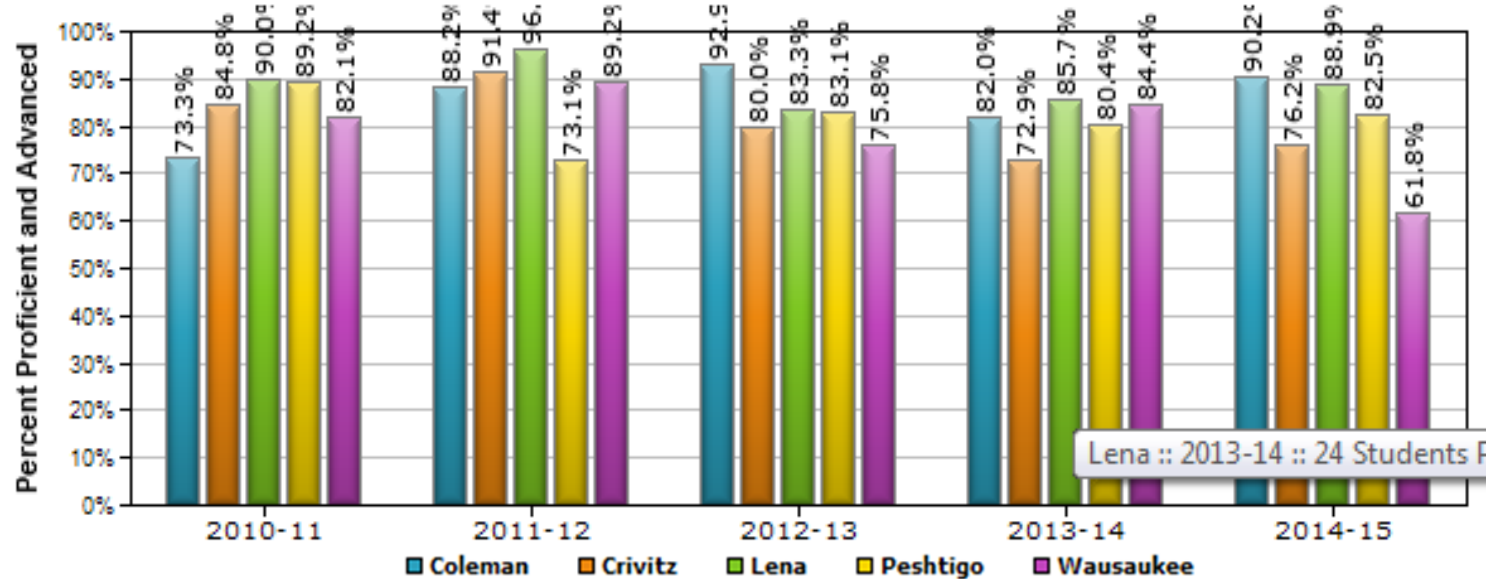

WKCE and WAA-SwD Proficiency by District and Year [All Students]
(Science)