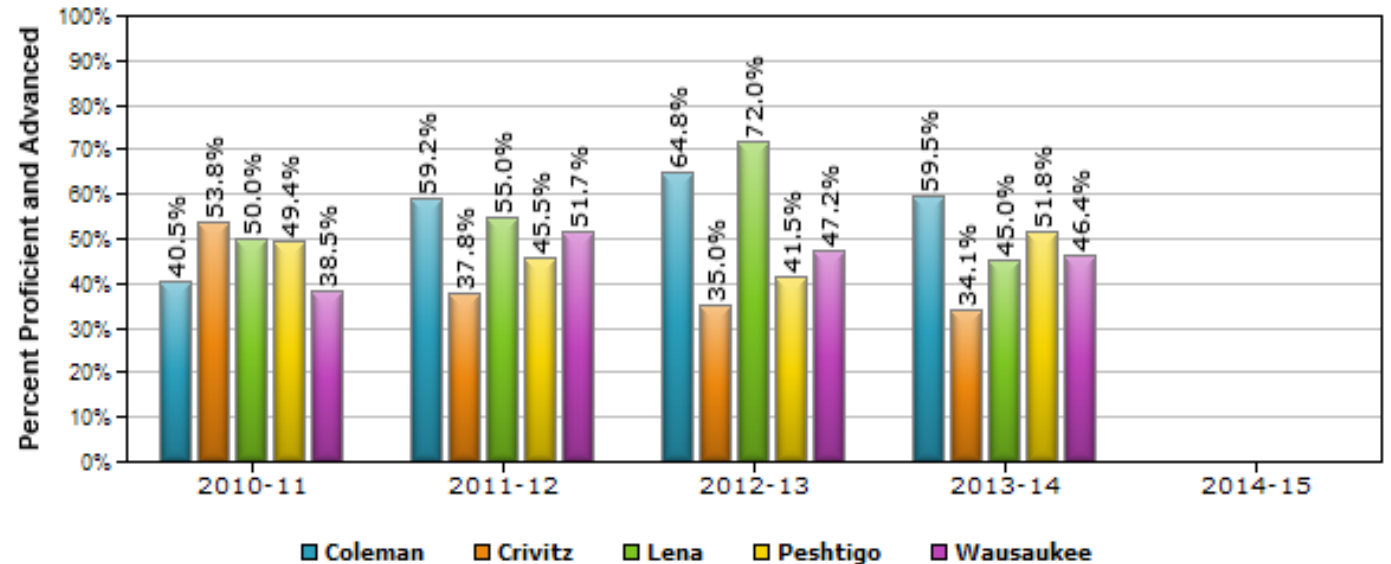

WKCE and WAA-SwD Proficiency by District and [All Students] (2013-14)
(Mathematics)

WKCE 5th Grade Math 2013-2014

4 year trend comparisons of
5 districts (does not include
statewide)

WKCE and WAA-SwD Proficiency by District and Year [All Students]
(Mathematics)